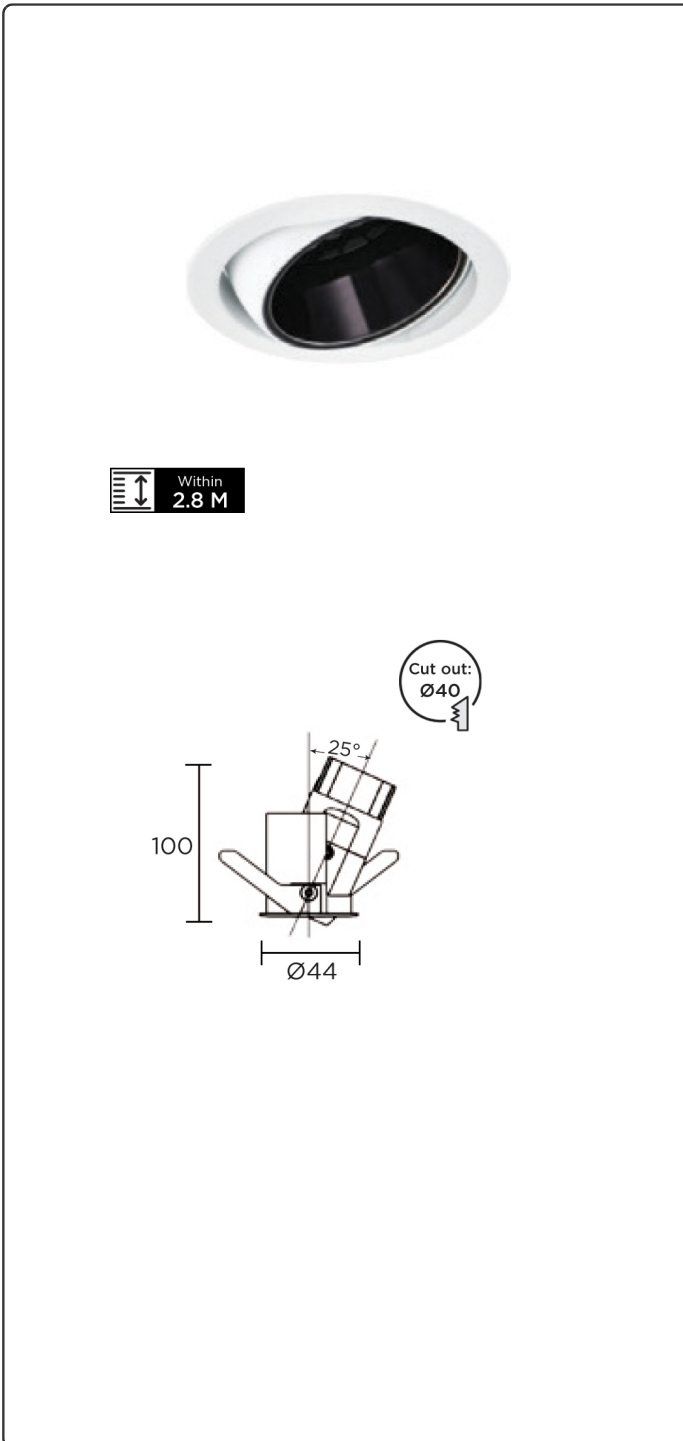

## AVA-2A

### Main Attribute

Power(Watt)	10
CCT(K)	2700K, 3000K, 4000K
Beam Angle(Degree)	15°, 24°, 38°
Fixture Color	Black, White
IP Rating	20
Remark	-

### Product Specification

Fixed/Adjustable	Adjustable
Tilt	25°
Input Voltage (V)	DC 36V
Current (mA)	200
Luminance (lm)	800
Driver For Installation	Remote
Material	Aluminum
CRI	>90

### Dimension

Size (mm)	Ø 44 x H 100
Cut-Out Size (mm)	Ø 40