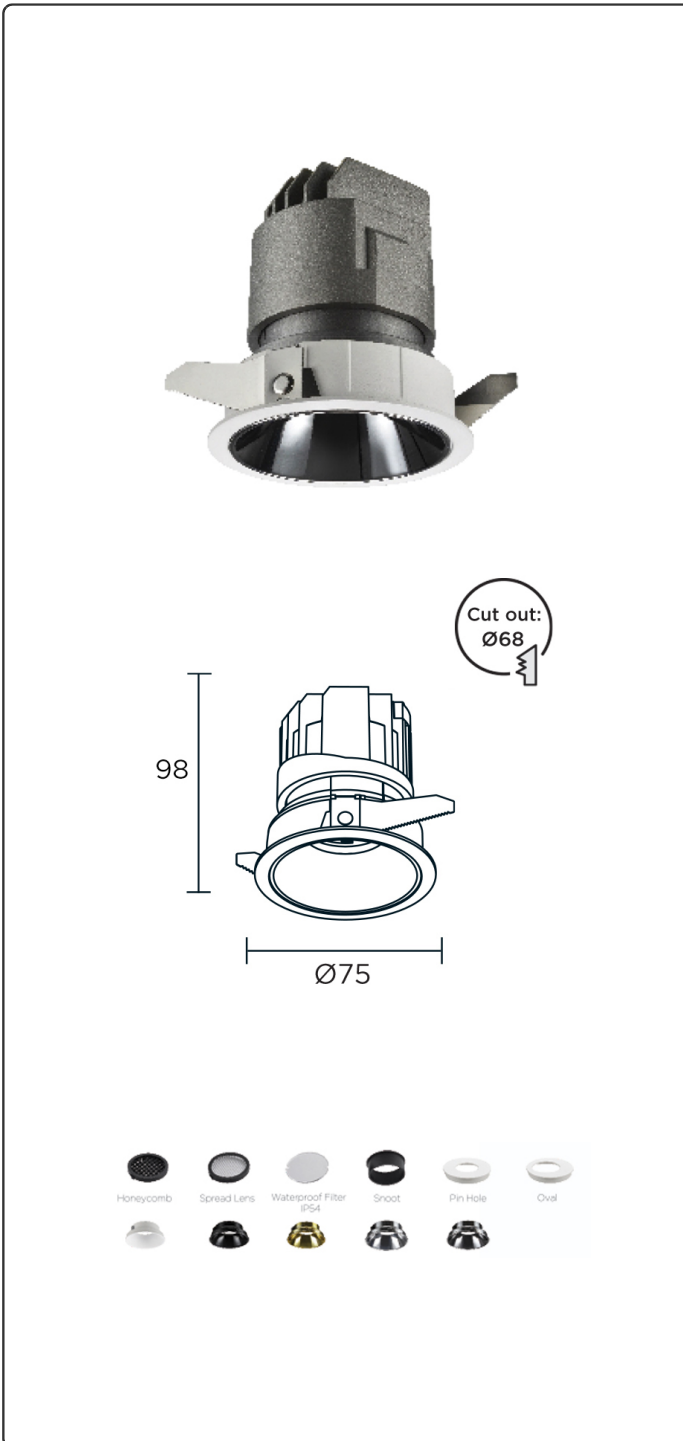

Specification Sheet

FLIN-2-8

Image

Main Attribute

Power(Watt)	15
CCT(K)	2700K,3000K,4000K
Beam Angle(Degree)	15°, 24°, 36°, 60°
Fixture Color	Black, White
IP Rating	20
Remark	-

Product Data

Series	FLIN
Category	Interior Lighting - Recessed Downlights
General Information	LED Module
Brand	LUMENCRAFT

Product Specification

Fixed/Adjustable	Fixed
Current (mA)	350
Luminance (lm)	1000
Driver For Installation	Remote
Material	Aluminum
CRI	>90

Dimension

Size (mm)	Ø 75 x H 98
Cut-Out Size (mm)	Ø 68

Icon/Feature/Area