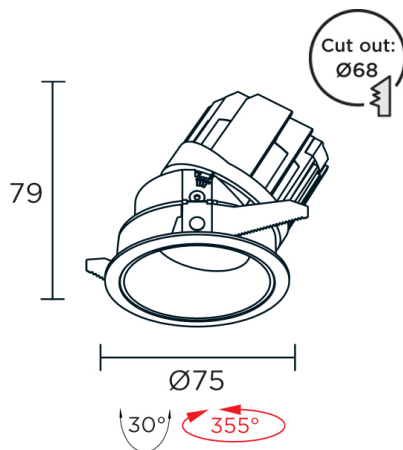

## Specification Sheet

### Main Attribute

Power(Watt)	8
CCT(K)	2700K ,3000K ,4000K
Beam Angle(Degree)	15°, 24°, 36°, 60°
Fixture Color	Black, White
IP Rating	20
Remark	-

### Product Specification

Fixed/Adjustable	Adjustable
Tilt	30
Rotate	355
Current (mA)	180
Luminance (lm)	600
Driver For Installation	Remote
Material	Aluminum
CRI	>90

### Dimension

Size (mm)	Ø 75 x H 79
Cut-Out Size (mm)	Ø 68